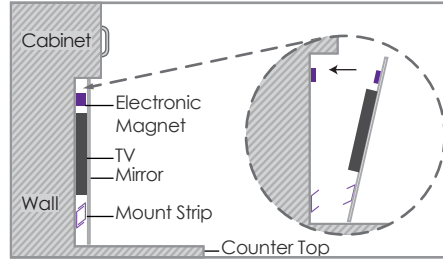

MirrorVue Specification & Line Drawing

MirrorVue
The Perfect Mirror TV

Standard Wall Mount

Magnet Wall Mount (Optional)

Recessed Wall Mount (Optional)

MirrorVue FULL HDTV

Available TV sizes - 40", 50" and 60"

Waterproof MirrorVue FULL HDTV

Available TV sizes - 15.6", 22", 32", 46" and 58"