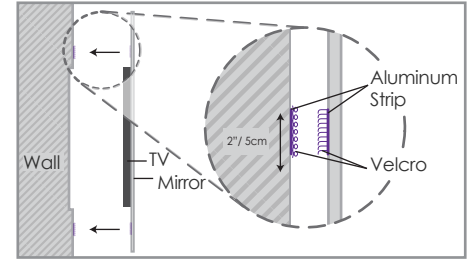

MirrorVue Specification & Line Drawing

MirrorVue
The Perfect Mirror TV

Standard Wall Mount

Magnet Wall Mount (Optional)

Recessed Wall Mount (Optional)

MirrorVue FULL HDTV

Available TV sizes - 40", 50" and 60"

Waterproof MirrorVue FULL HDTV

Available TV sizes - 15.6", 22", 32", 46" and 58"