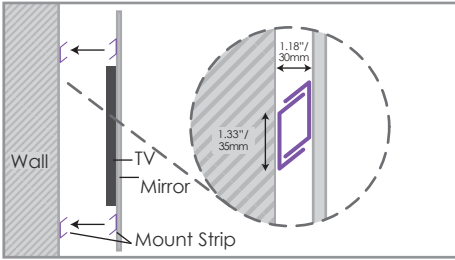

MirrorVue Specification & Line Drawing

MirrorVue
The Perfect Mirror TV

Standard Wall Mount

Magnet Wall Mount (Optional)

Recessed Wall Mount (Optional)

MirrorVue FULL HDTV

Available TV sizes - 40", 50" and 60"

Waterproof MirrorVue FULL HDTV

Available TV sizes - 15.6", 22", 32", 46" and 58"