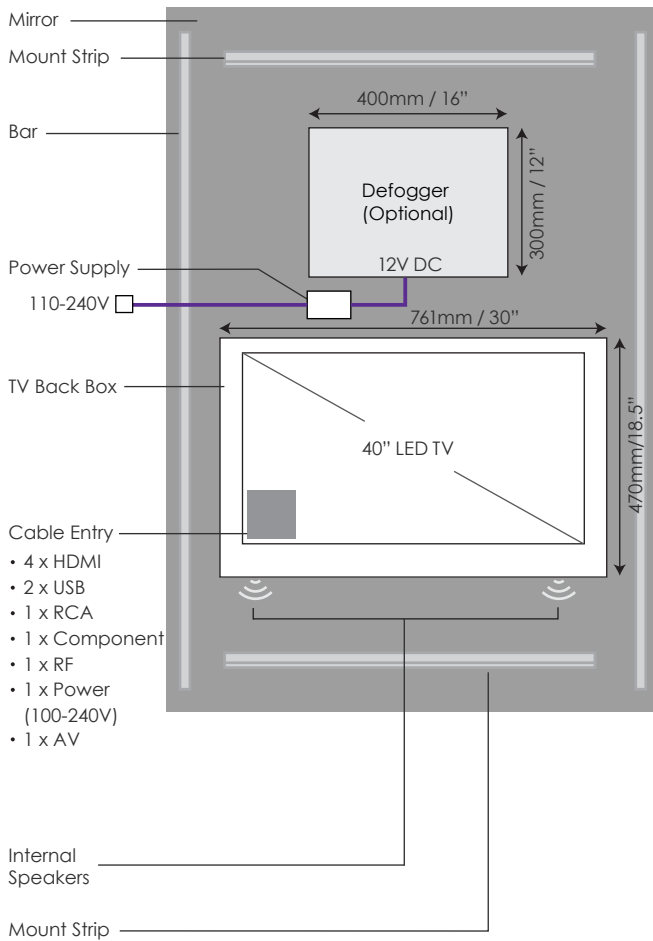

MirrorVue Specification & Line Drawing

MirrorVue
The Perfect Mirror TV

Standard Wall Mount

Magnet Wall Mount (Optional)

Recessed Wall Mount (Optional)

MirrorVue FULL HDTV

Available TV sizes - 40", 50" and 60"

Waterproof MirrorVue FULL HDTV

Available TV sizes - 15.6", 22", 32", 46" and 58"